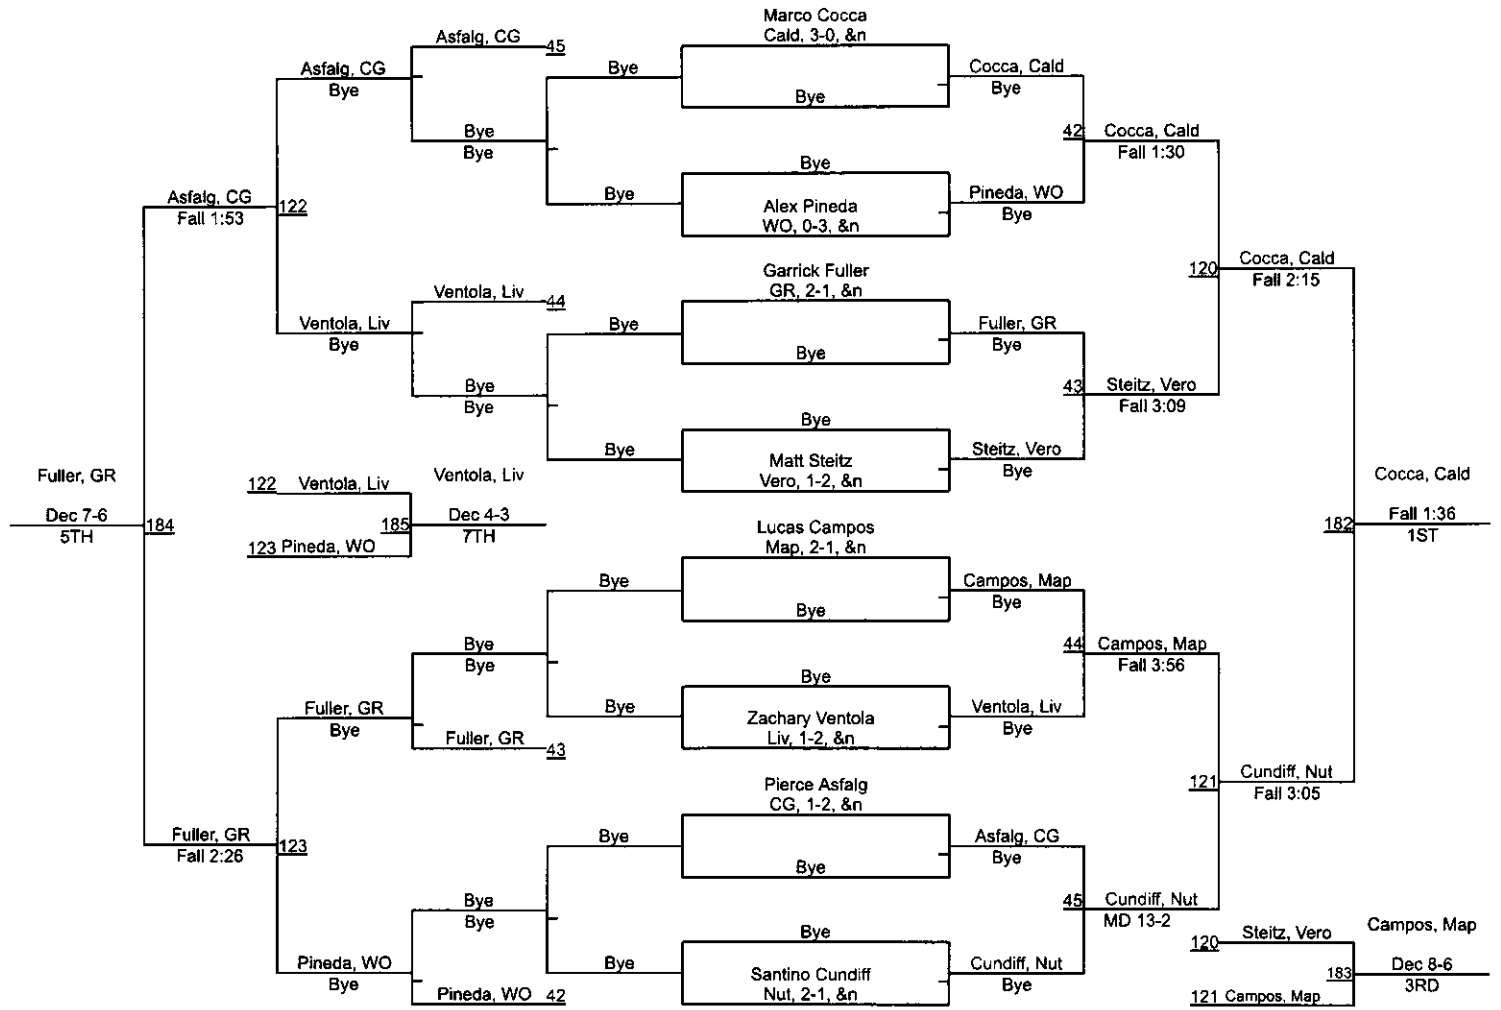

Suburban Junior Wrestling League

Suburban Junior Wrestling League

Suburban Junior Wrestling League

Suburban Junior Wrestling League

Suburban Junior Wrestling League

Suburban Junior Wrestling League

Suburban Junior Wrestling League

Suburban Junior Wrestling League

Suburban Junior Wrestling League

100

Suburban Junior Wrestling League

Suburban Junior Wrestling League

Suburban Junior Wrestling League

Suburban Junior Wrestling League

Suburban Junior Wrestling League