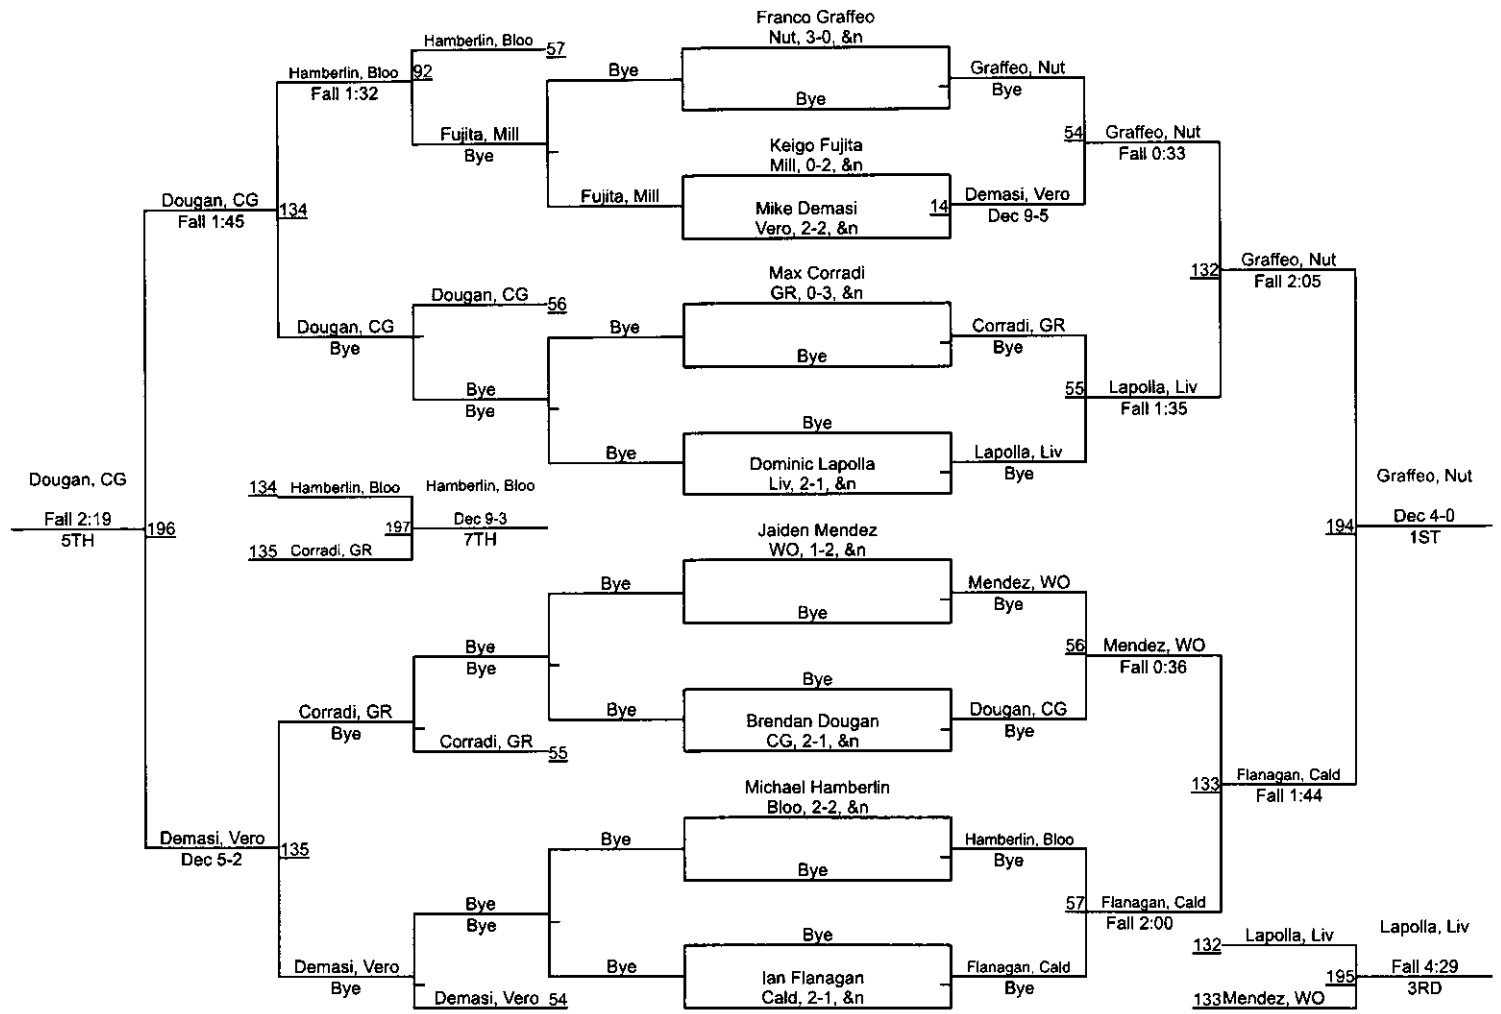

Suburban Junior Wrestling League

Suburban Junior Wrestling League

Suburban Junior Wrestling League

Suburban Junior Wrestling League

Suburban Junior Wrestling League

Suburban Junior Wrestling League

Suburban Junior Wrestling League

Suburban Junior Wrestling League

Suburban Junior Wrestling League

100

Suburban Junior Wrestling League

Suburban Junior Wrestling League

Suburban Junior Wrestling League

Suburban Junior Wrestling League

Suburban Junior Wrestling League

135

Suburban Junior Wrestling League

Suburban Junior Wrestling League

HWT

Suburban Junior Wrestling League

SHWT