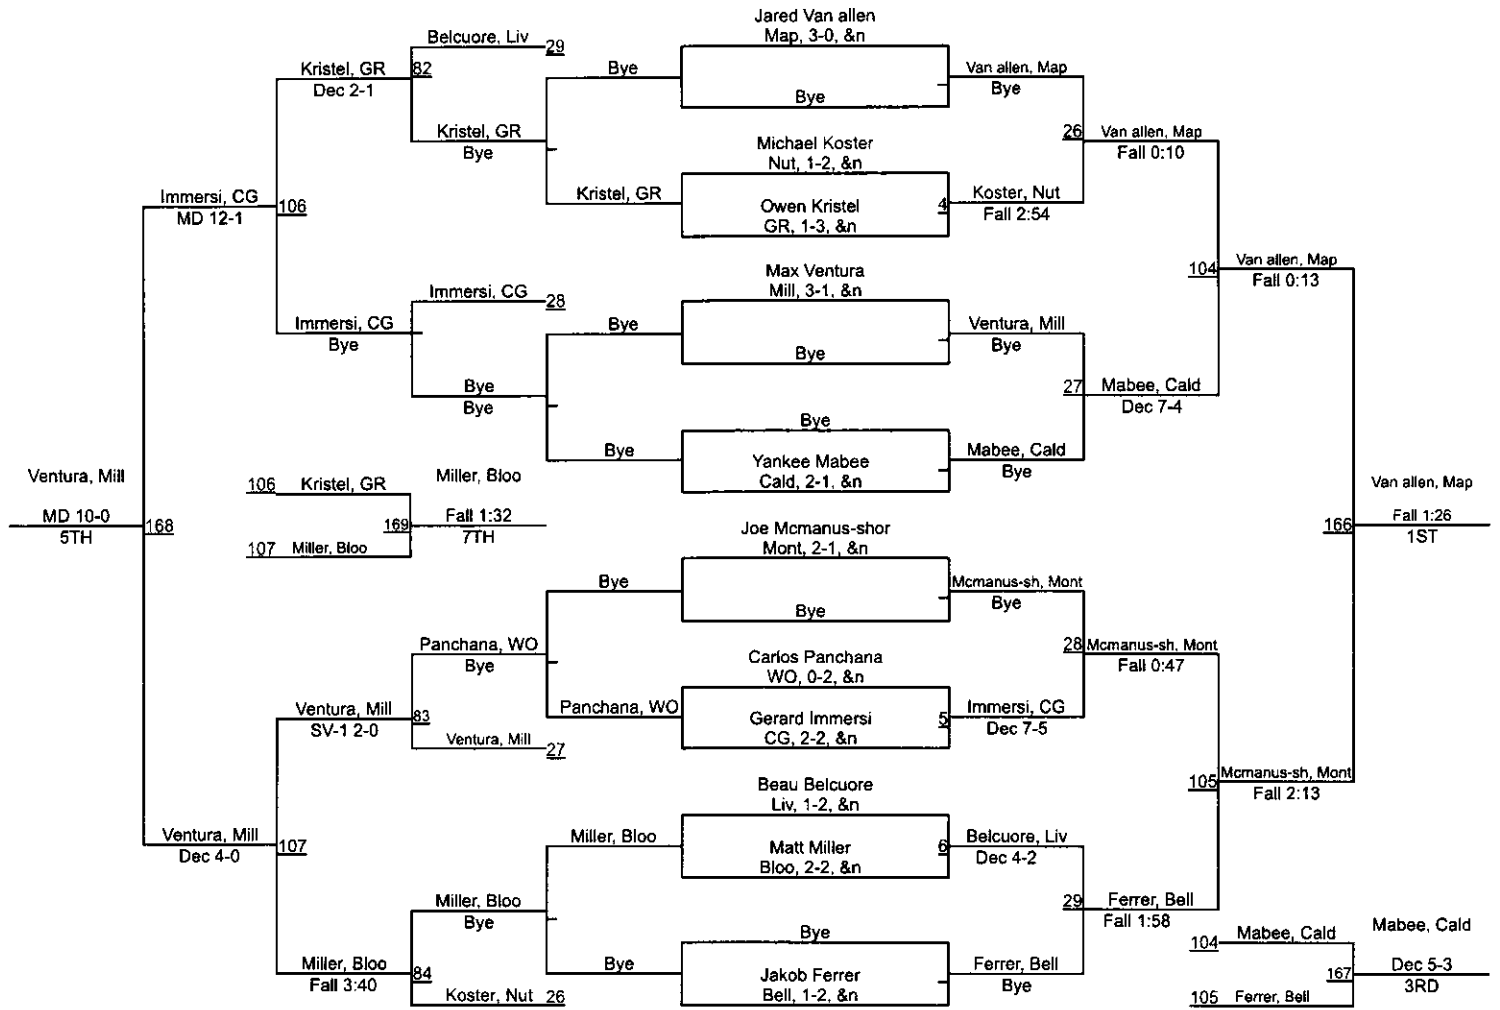

Suburban Junior Wrestling League

Suburban Junior Wrestling League

Suburban Junior Wrestling League

Suburban Junior Wrestling League

Suburban Junior Wrestling League

Suburban Junior Wrestling League

Suburban Junior Wrestling League

Suburban Junior Wrestling League

Suburban Junior Wrestling League

100

Suburban Junior Wrestling League

Suburban Junior Wrestling League

Suburban Junior Wrestling League

Suburban Junior Wrestling League

Suburban Junior Wrestling League