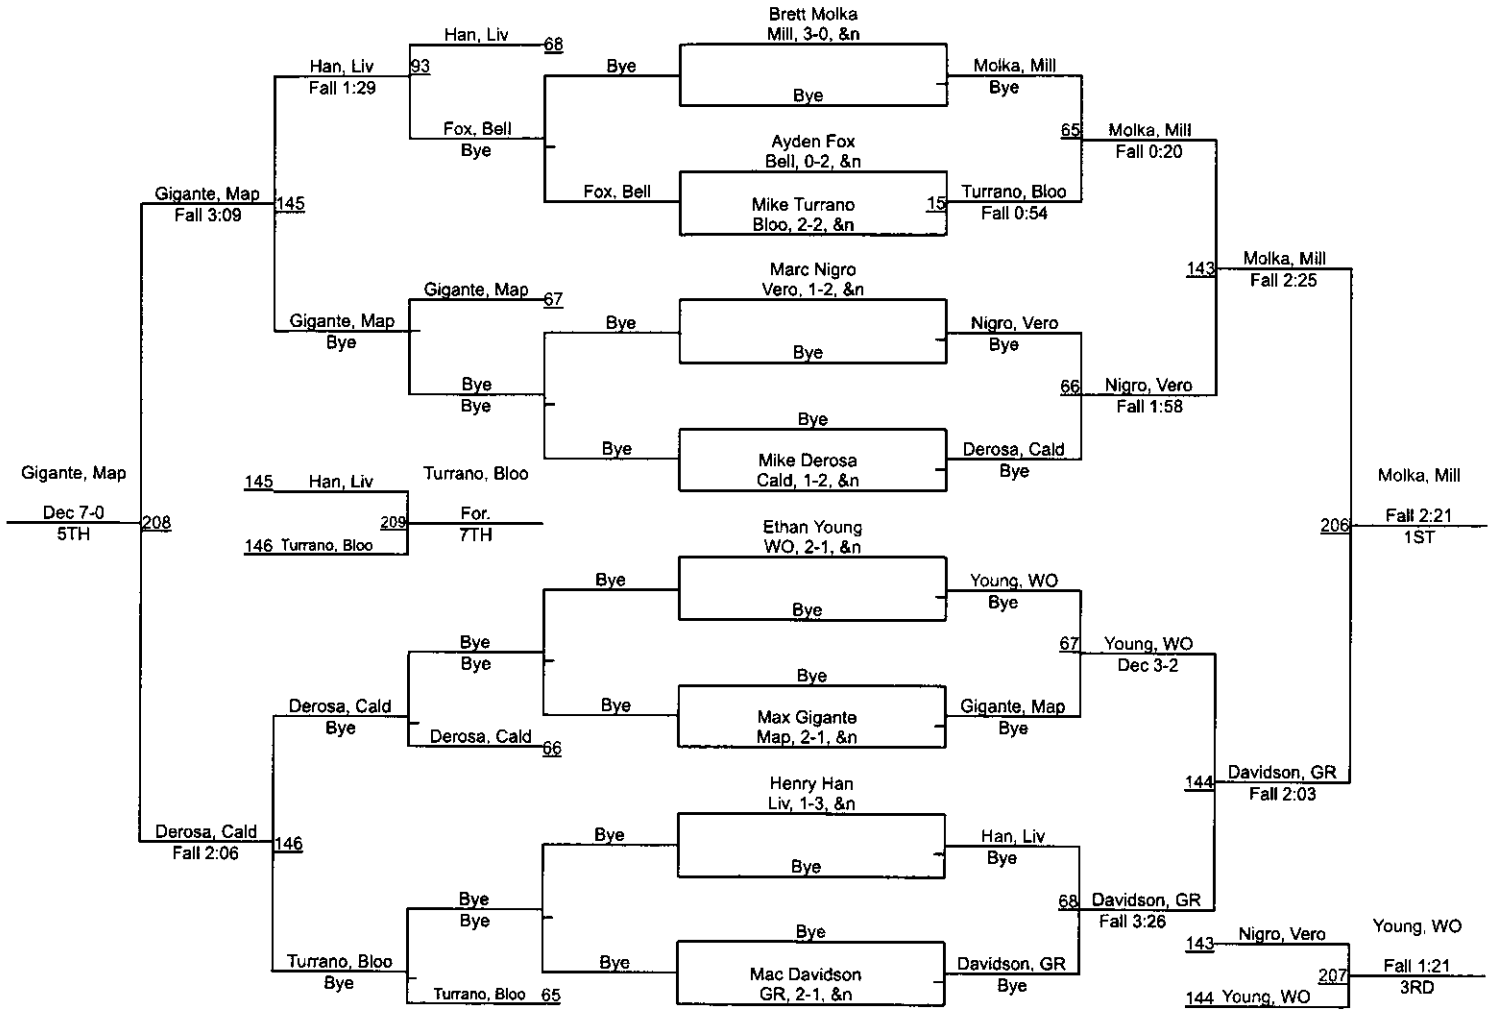

Suburban Junior Wrestling League

Suburban Junior Wrestling League

Suburban Junior Wrestling League

Suburban Junior Wrestling League

Suburban Junior Wrestling League

Suburban Junior Wrestling League

Suburban Junior Wrestling League

Suburban Junior Wrestling League

Suburban Junior Wrestling League

100

Suburban Junior Wrestling League

Suburban Junior Wrestling League

Suburban Junior Wrestling League

Suburban Junior Wrestling League

Suburban Junior Wrestling League

135

Suburban Junior Wrestling League

Suburban Junior Wrestling League

HWT

Suburban Junior Wrestling League

SHWT