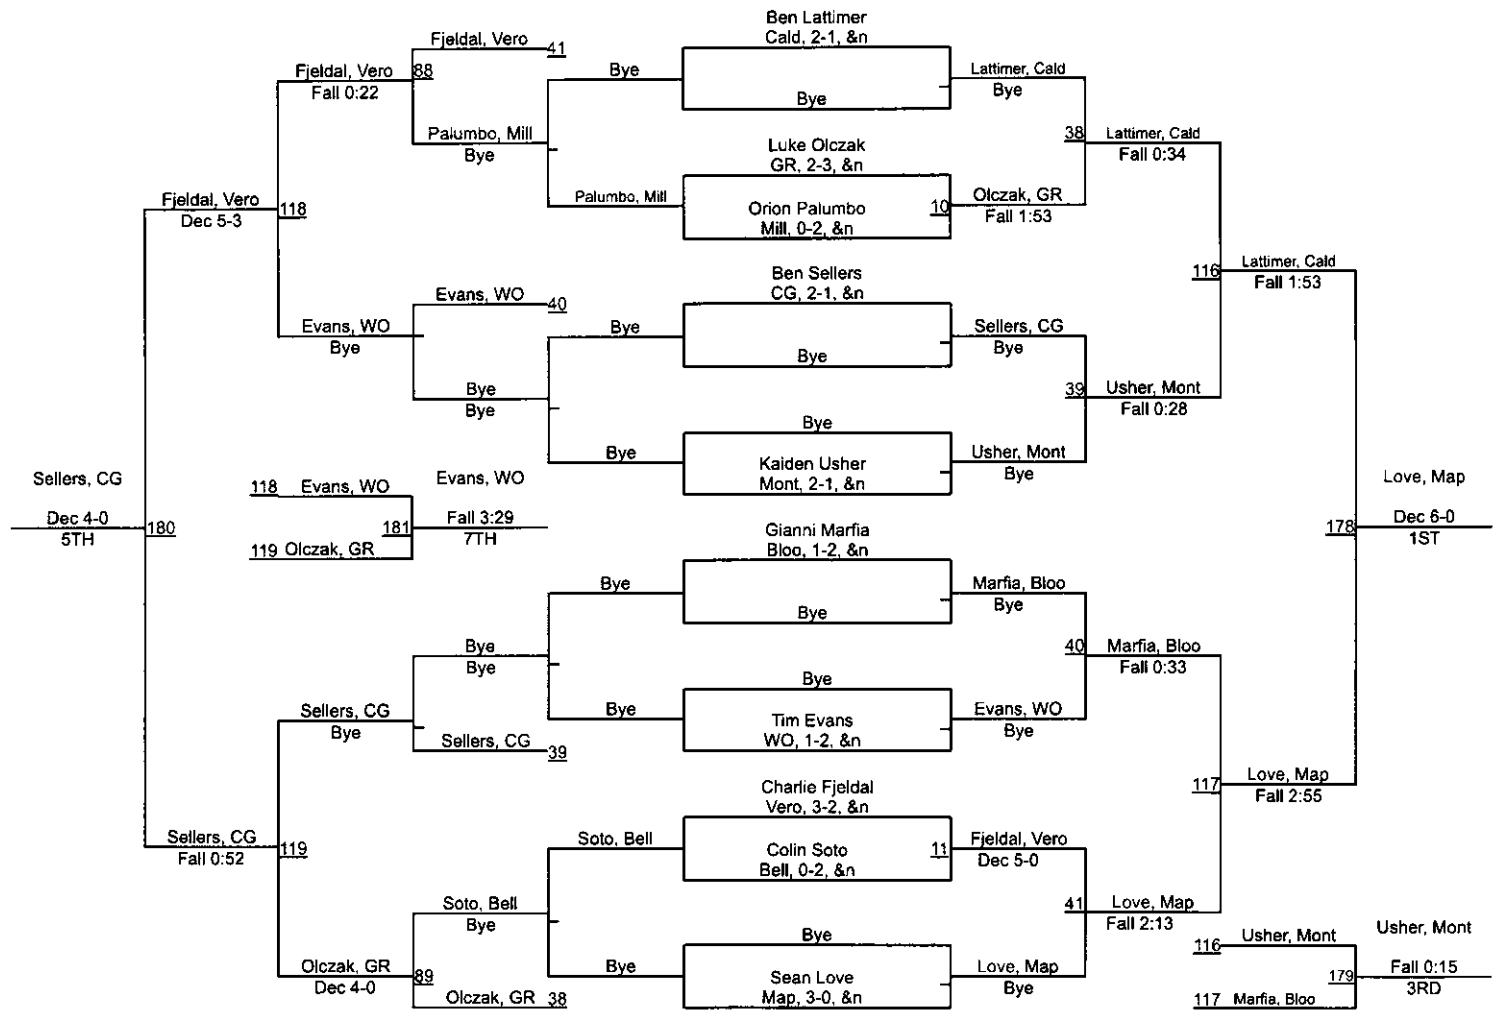

Suburban Junior Wrestling League

Suburban Junior Wrestling League

Suburban Junior Wrestling League

Suburban Junior Wrestling League

Suburban Junior Wrestling League

Suburban Junior Wrestling League

Suburban Junior Wrestling League

Suburban Junior Wrestling League

Suburban Junior Wrestling League

100

Suburban Junior Wrestling League

Suburban Junior Wrestling League

Suburban Junior Wrestling League

Suburban Junior Wrestling League

Suburban Junior Wrestling League