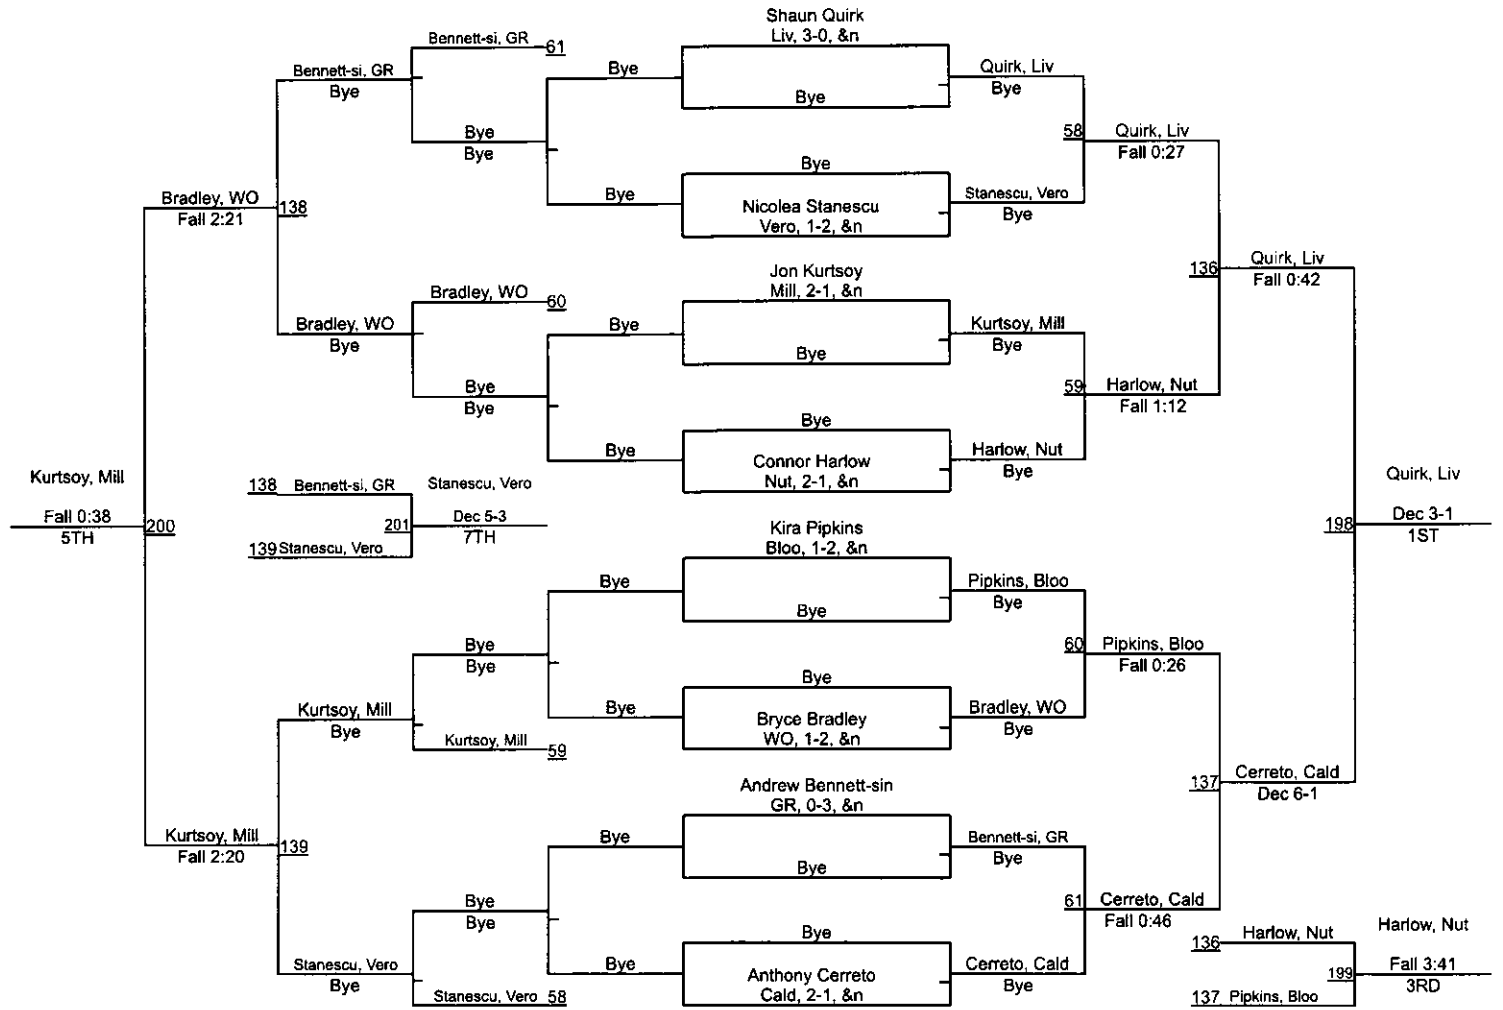

Suburban Junior Wrestling League

Suburban Junior Wrestling League

Suburban Junior Wrestling League

Suburban Junior Wrestling League

Suburban Junior Wrestling League

Suburban Junior Wrestling League

Suburban Junior Wrestling League

Suburban Junior Wrestling League

Suburban Junior Wrestling League

100

Suburban Junior Wrestling League

Suburban Junior Wrestling League

Suburban Junior Wrestling League

Suburban Junior Wrestling League

Suburban Junior Wrestling League

135

Suburban Junior Wrestling League

Suburban Junior Wrestling League

HWT

Suburban Junior Wrestling League

SHWT