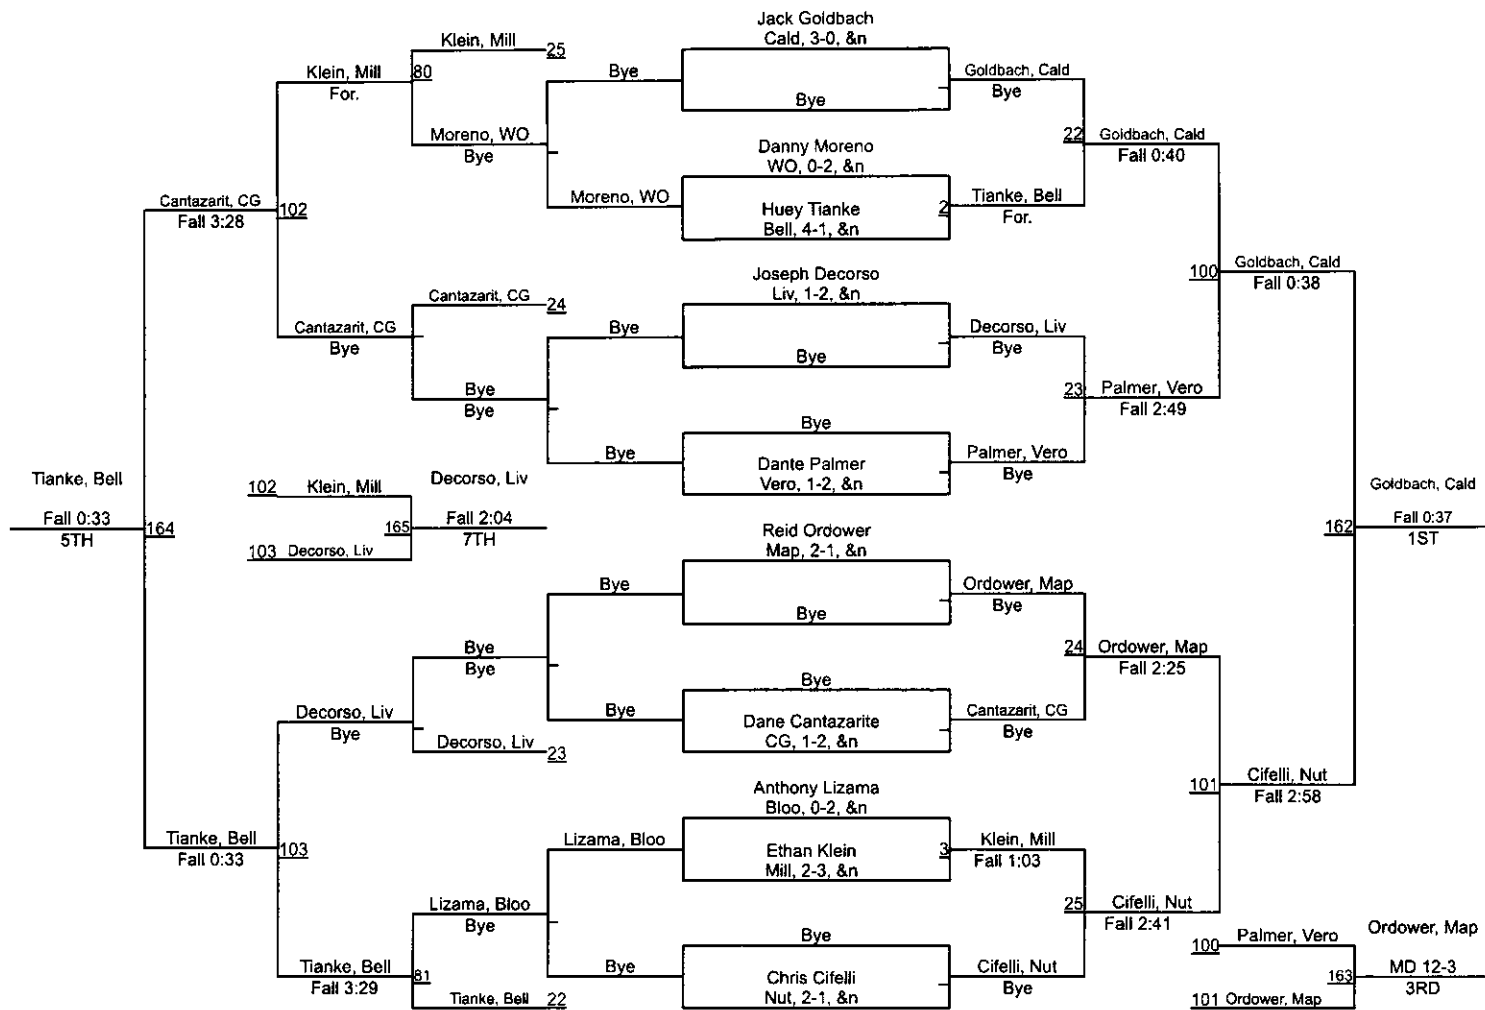

Suburban Junior Wrestling League

Suburban Junior Wrestling League

Suburban Junior Wrestling League

Suburban Junior Wrestling League

Suburban Junior Wrestling League

Suburban Junior Wrestling League

Suburban Junior Wrestling League

Suburban Junior Wrestling League

Suburban Junior Wrestling League

100

Suburban Junior Wrestling League

Suburban Junior Wrestling League

Suburban Junior Wrestling League

Suburban Junior Wrestling League

Suburban Junior Wrestling League