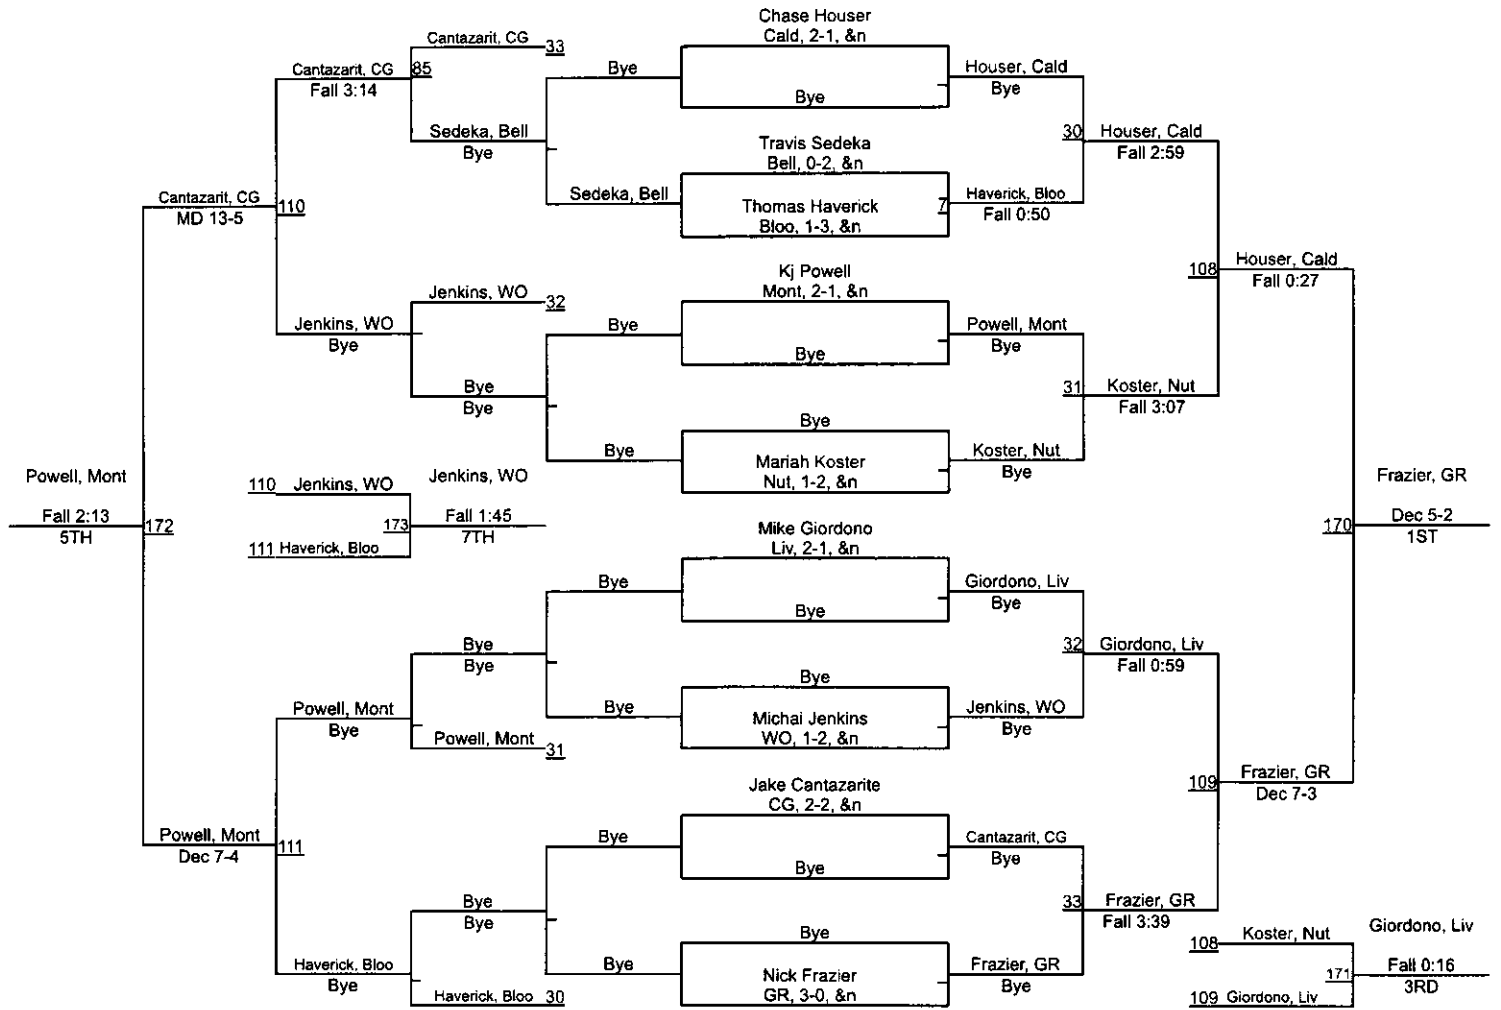

Suburban Junior Wrestling League

Suburban Junior Wrestling League

Suburban Junior Wrestling League

Suburban Junior Wrestling League

Suburban Junior Wrestling League

Suburban Junior Wrestling League

Suburban Junior Wrestling League

Suburban Junior Wrestling League

Suburban Junior Wrestling League

100

Suburban Junior Wrestling League

Suburban Junior Wrestling League

Suburban Junior Wrestling League

Suburban Junior Wrestling League

Suburban Junior Wrestling League