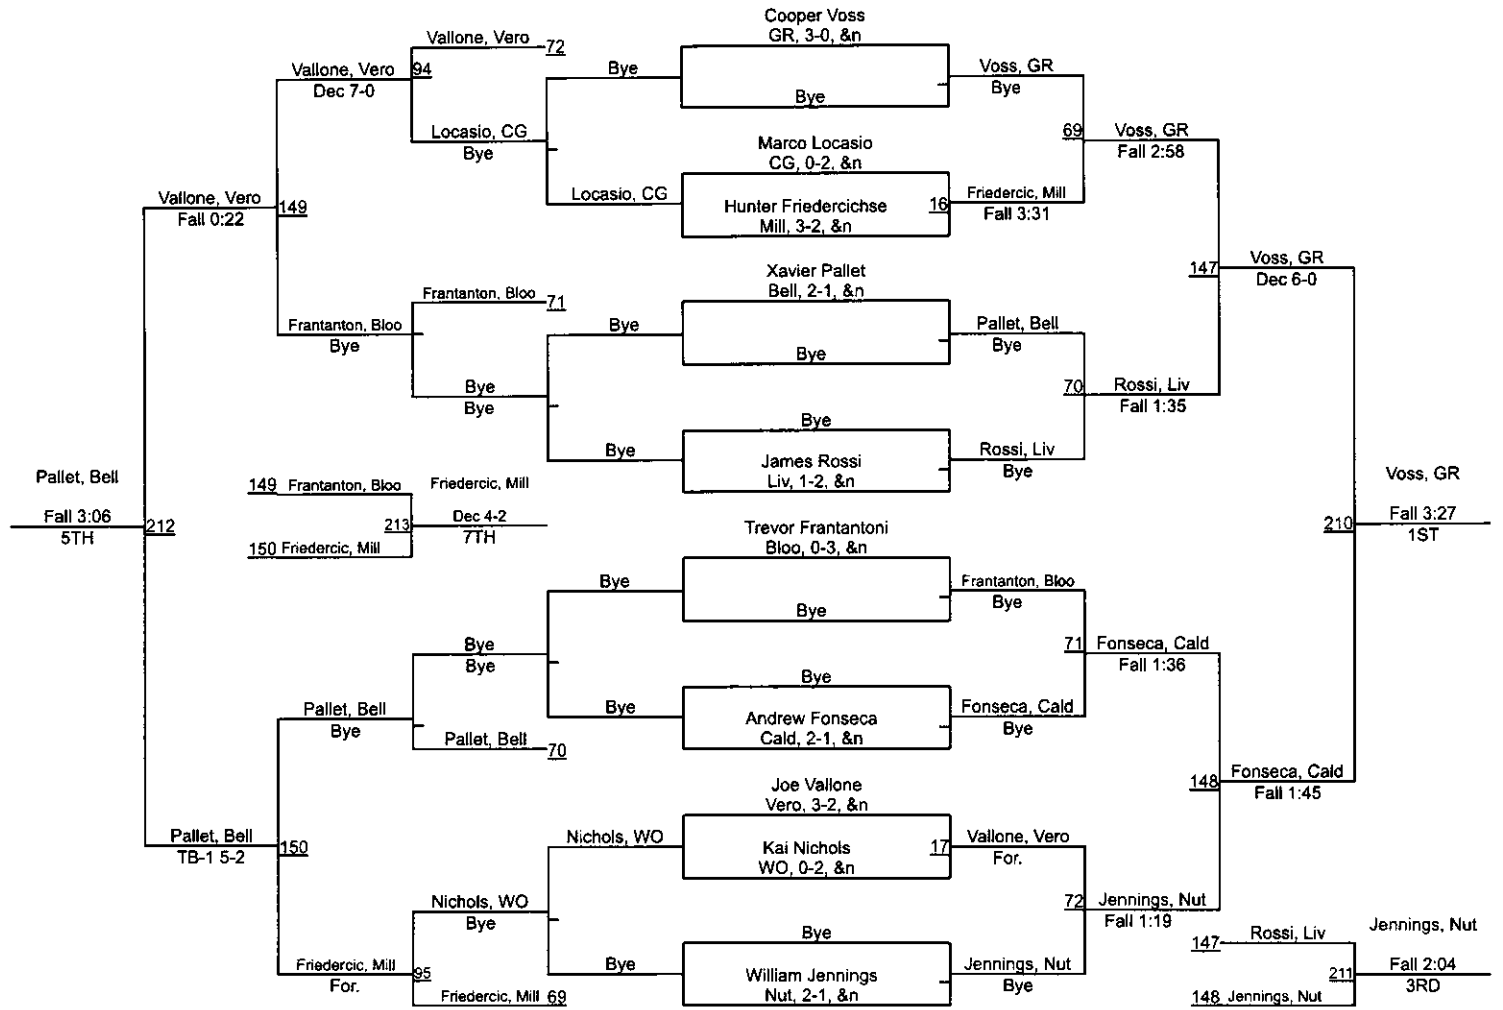

Suburban Junior Wrestling League

Suburban Junior Wrestling League

Suburban Junior Wrestling League

Suburban Junior Wrestling League

Suburban Junior Wrestling League

Suburban Junior Wrestling League

Suburban Junior Wrestling League

Suburban Junior Wrestling League

Suburban Junior Wrestling League

100

Suburban Junior Wrestling League

Suburban Junior Wrestling League

Suburban Junior Wrestling League

Suburban Junior Wrestling League

Suburban Junior Wrestling League

135

Suburban Junior Wrestling League

Suburban Junior Wrestling League

HWT

Suburban Junior Wrestling League

SHWT