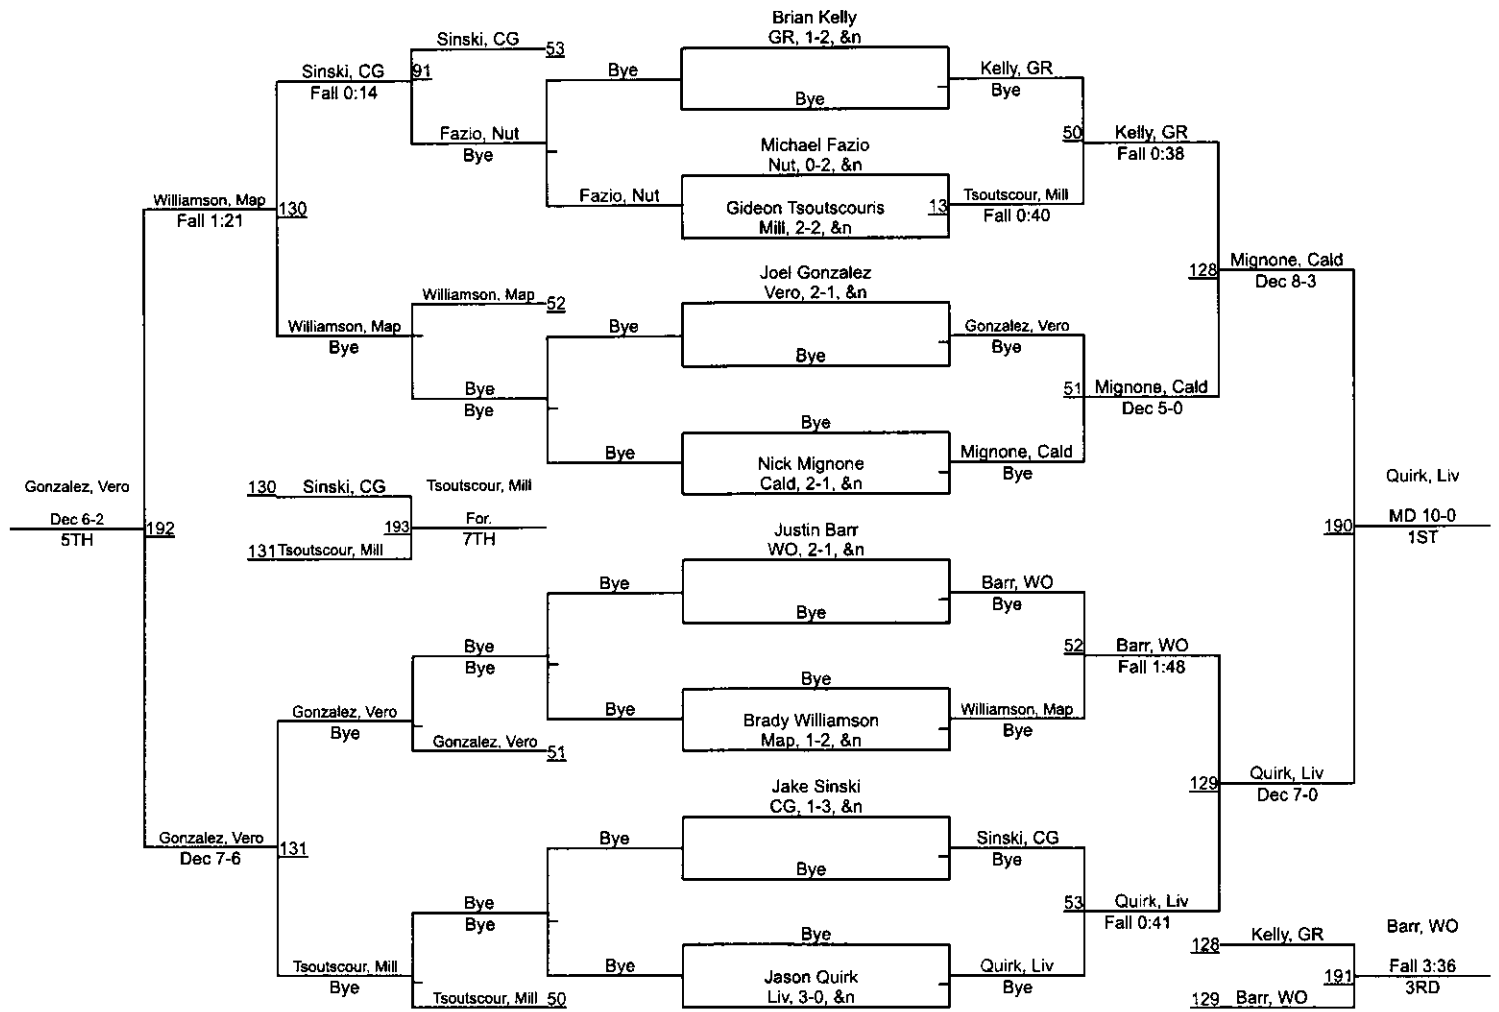

Suburban Junior Wrestling League

Suburban Junior Wrestling League

Suburban Junior Wrestling League

Suburban Junior Wrestling League

Suburban Junior Wrestling League

Suburban Junior Wrestling League

Suburban Junior Wrestling League

Suburban Junior Wrestling League

Suburban Junior Wrestling League

100

Suburban Junior Wrestling League

Suburban Junior Wrestling League

Suburban Junior Wrestling League

Suburban Junior Wrestling League

Suburban Junior Wrestling League