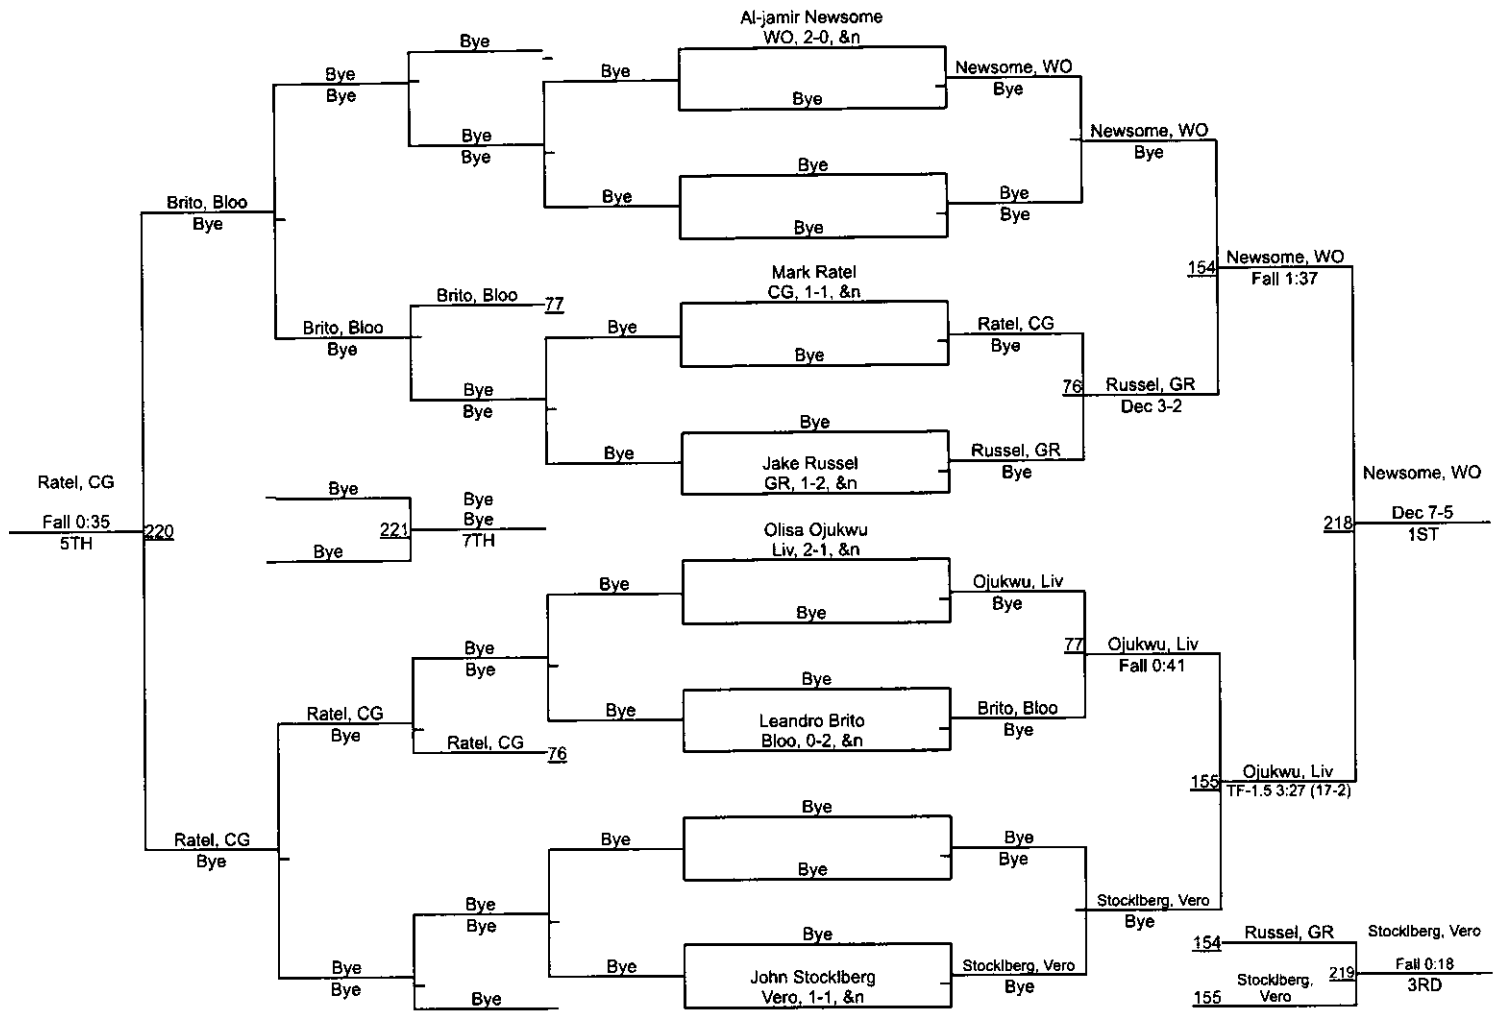

Suburban Junior Wrestling League

Suburban Junior Wrestling League

Suburban Junior Wrestling League

Suburban Junior Wrestling League

Suburban Junior Wrestling League

Suburban Junior Wrestling League

Suburban Junior Wrestling League

Suburban Junior Wrestling League

Suburban Junior Wrestling League

100

Suburban Junior Wrestling League

Suburban Junior Wrestling League

Suburban Junior Wrestling League

Suburban Junior Wrestling League

Suburban Junior Wrestling League

135

Suburban Junior Wrestling League

Suburban Junior Wrestling League

HWT

Suburban Junior Wrestling League

SHWT