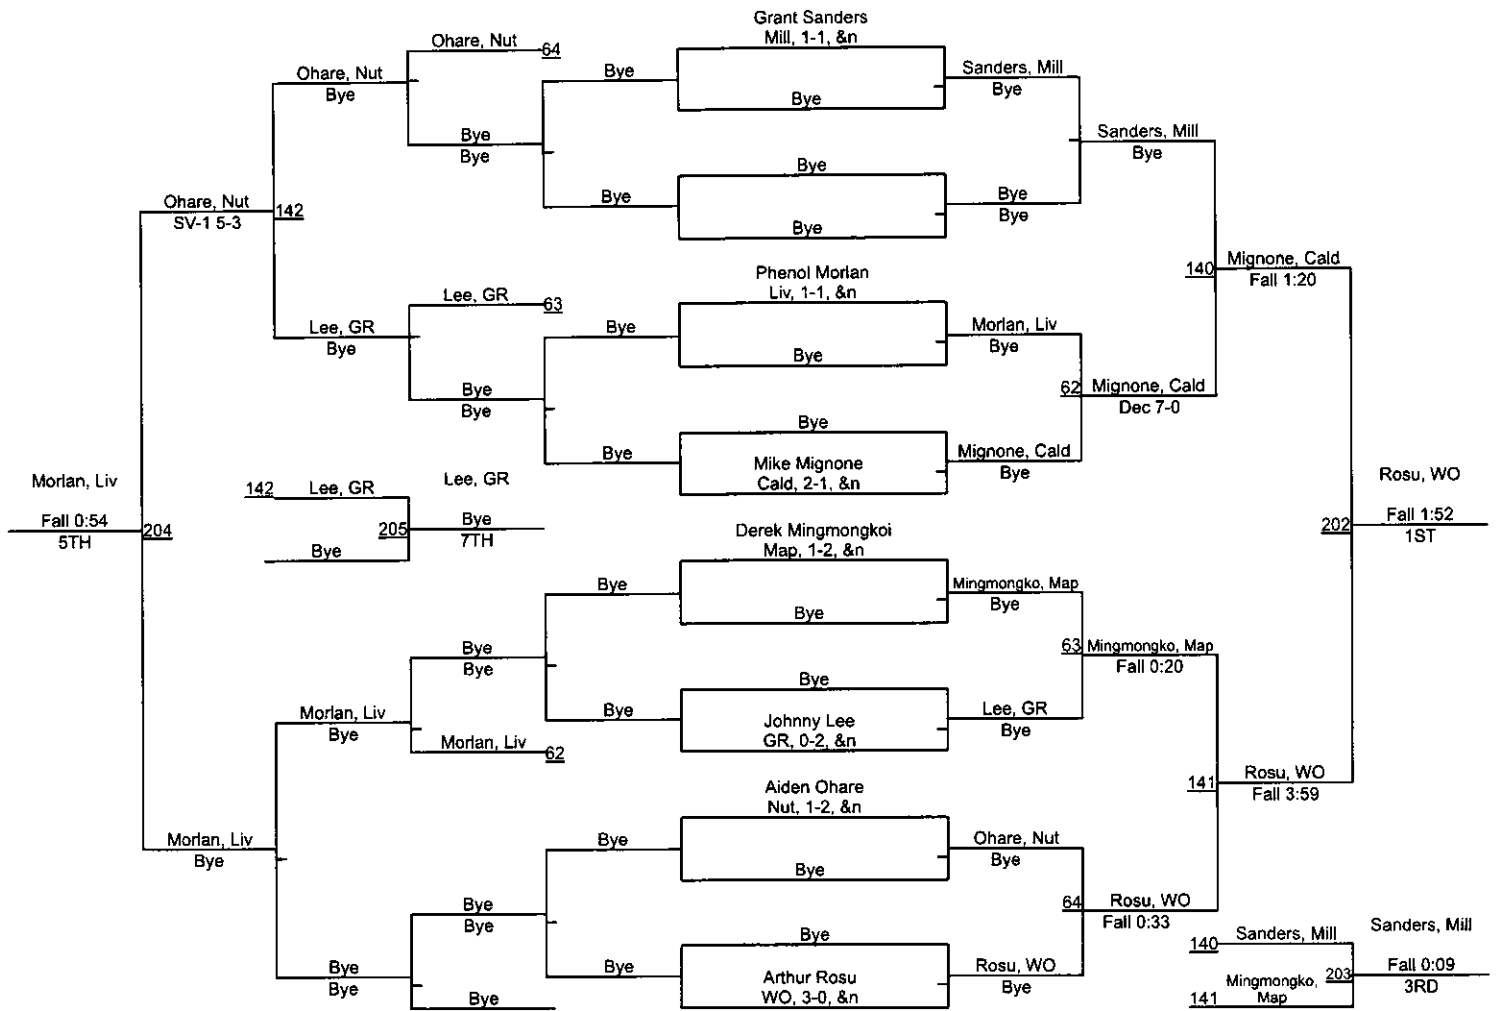

Suburban Junior Wrestling League

Suburban Junior Wrestling League

Suburban Junior Wrestling League

Suburban Junior Wrestling League

Suburban Junior Wrestling League

Suburban Junior Wrestling League

Suburban Junior Wrestling League

Suburban Junior Wrestling League

Suburban Junior Wrestling League

100

Suburban Junior Wrestling League

Suburban Junior Wrestling League

Suburban Junior Wrestling League

Suburban Junior Wrestling League

Suburban Junior Wrestling League

135

Suburban Junior Wrestling League

Suburban Junior Wrestling League

HWT

Suburban Junior Wrestling League

SHWT