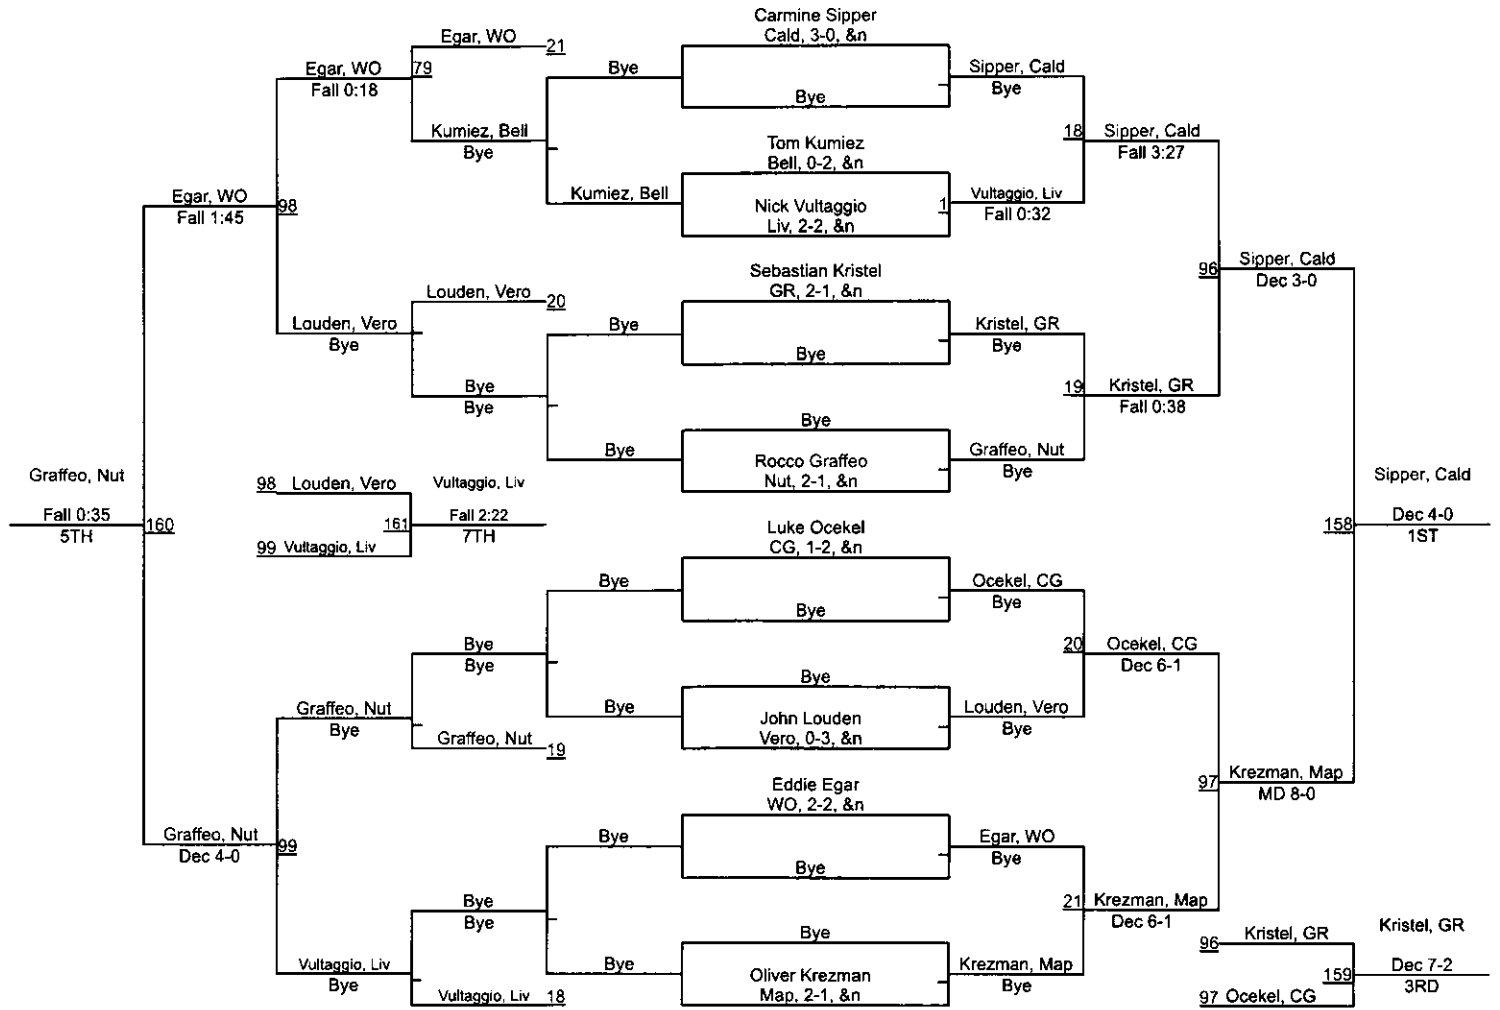

Suburban Junior Wrestling League

Suburban Junior Wrestling League

Suburban Junior Wrestling League

Suburban Junior Wrestling League

Suburban Junior Wrestling League

Suburban Junior Wrestling League

Suburban Junior Wrestling League

Suburban Junior Wrestling League

Suburban Junior Wrestling League

100

Suburban Junior Wrestling League

Suburban Junior Wrestling League

Suburban Junior Wrestling League

Suburban Junior Wrestling League

Suburban Junior Wrestling League