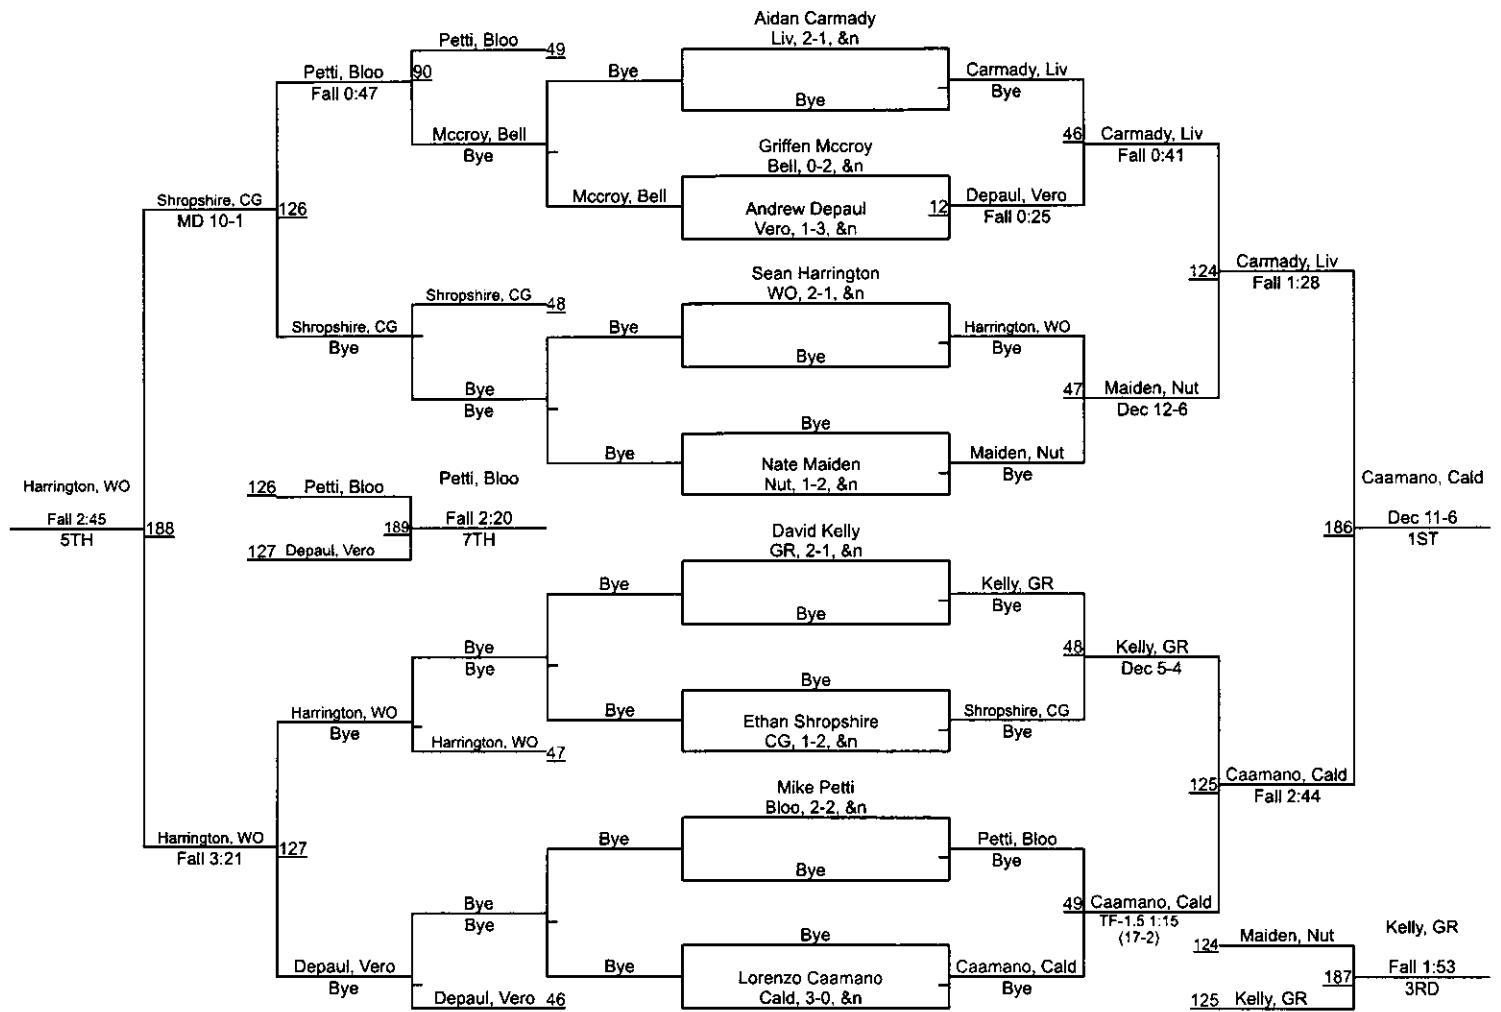

Suburban Junior Wrestling League

Suburban Junior Wrestling League

Suburban Junior Wrestling League

Suburban Junior Wrestling League

Suburban Junior Wrestling League

Suburban Junior Wrestling League

Suburban Junior Wrestling League

Suburban Junior Wrestling League

Suburban Junior Wrestling League

100

Suburban Junior Wrestling League

Suburban Junior Wrestling League

Suburban Junior Wrestling League

Suburban Junior Wrestling League

Suburban Junior Wrestling League