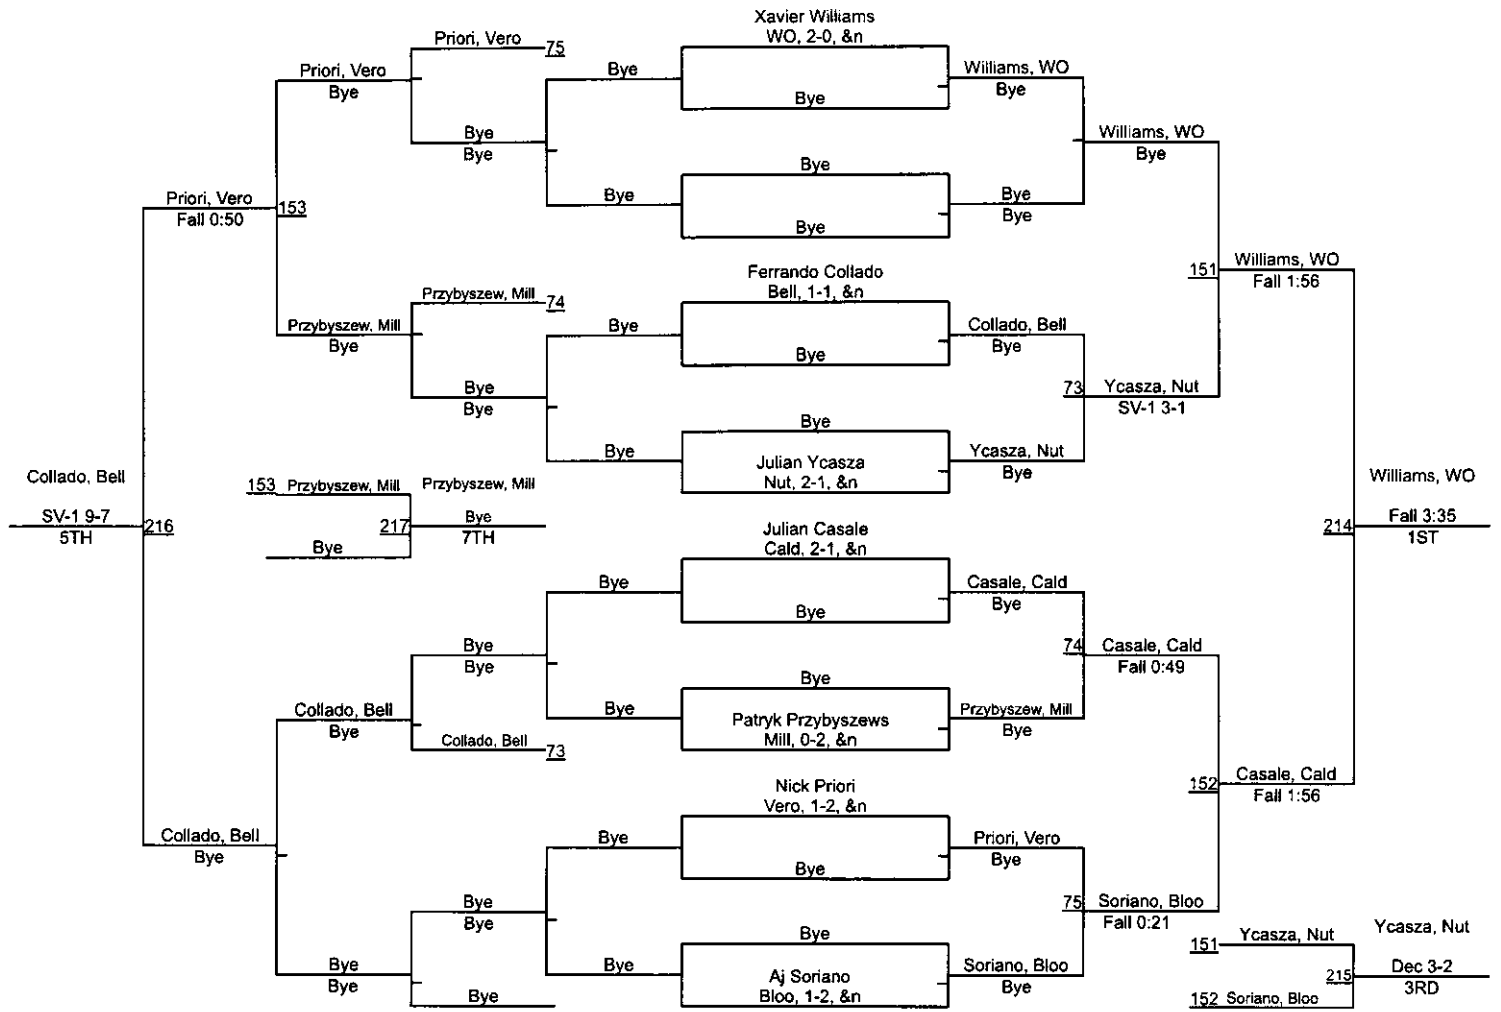

Suburban Junior Wrestling League

Suburban Junior Wrestling League

Suburban Junior Wrestling League

Suburban Junior Wrestling League

Suburban Junior Wrestling League

Suburban Junior Wrestling League

Suburban Junior Wrestling League

Suburban Junior Wrestling League

Suburban Junior Wrestling League

100

Suburban Junior Wrestling League

Suburban Junior Wrestling League

Suburban Junior Wrestling League

Suburban Junior Wrestling League

Suburban Junior Wrestling League

135

Suburban Junior Wrestling League

Suburban Junior Wrestling League

HWT

Suburban Junior Wrestling League

SHWT