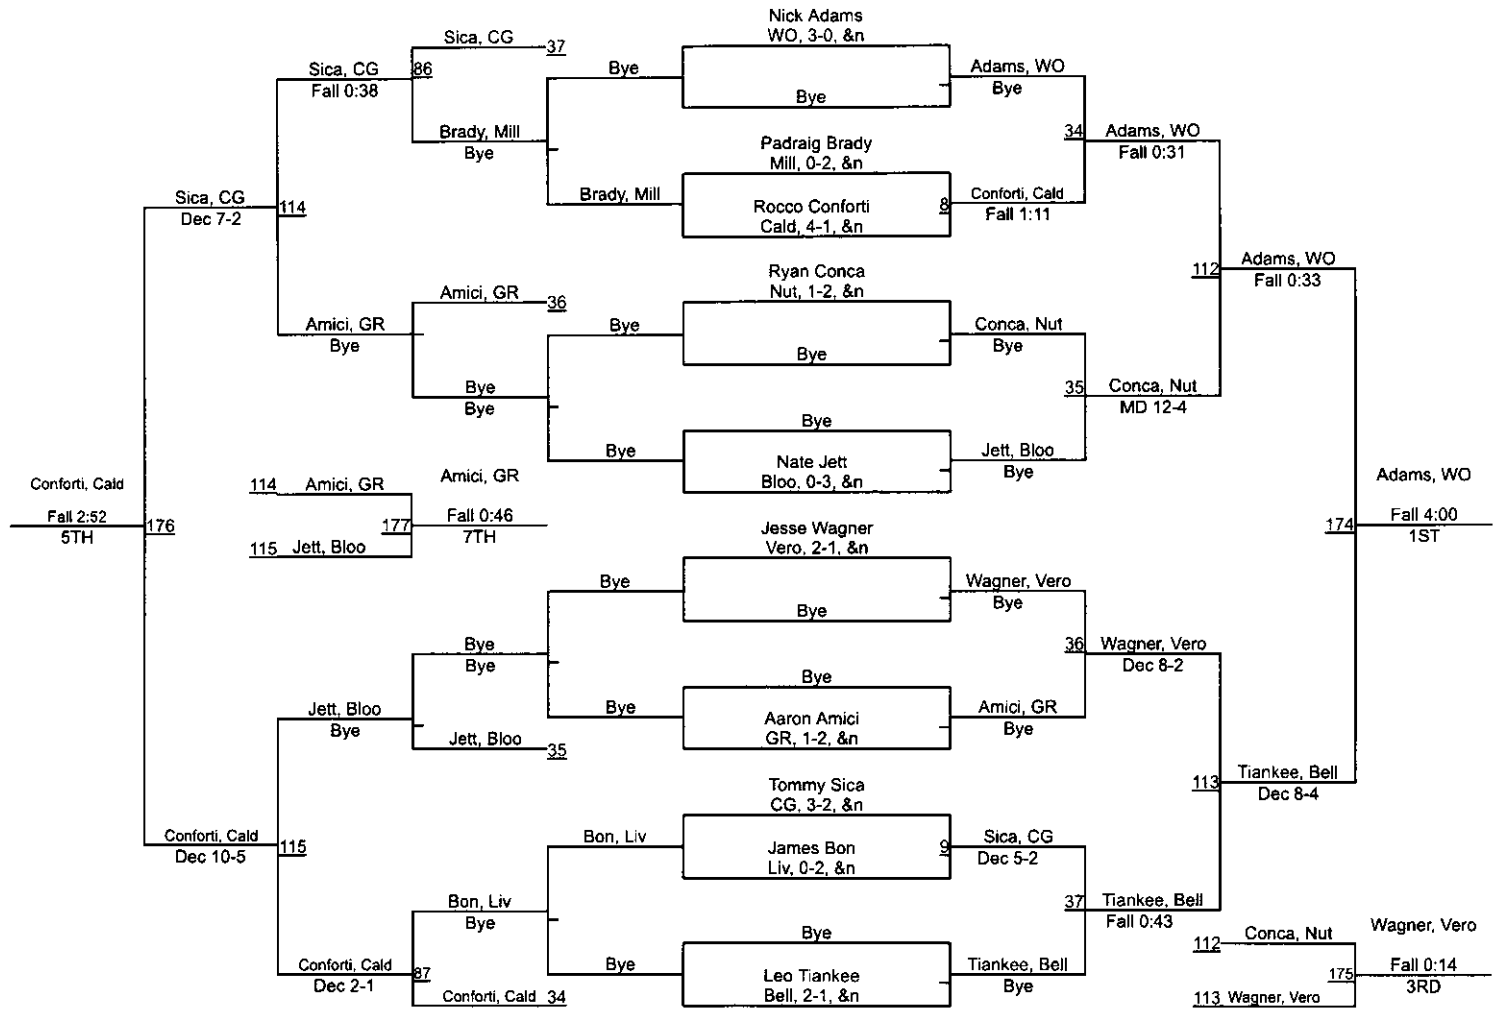

Suburban Junior Wrestling League

Suburban Junior Wrestling League

Suburban Junior Wrestling League

Suburban Junior Wrestling League

Suburban Junior Wrestling League

Suburban Junior Wrestling League

Suburban Junior Wrestling League

Suburban Junior Wrestling League

Suburban Junior Wrestling League

100

Suburban Junior Wrestling League

Suburban Junior Wrestling League

Suburban Junior Wrestling League

Suburban Junior Wrestling League

Suburban Junior Wrestling League