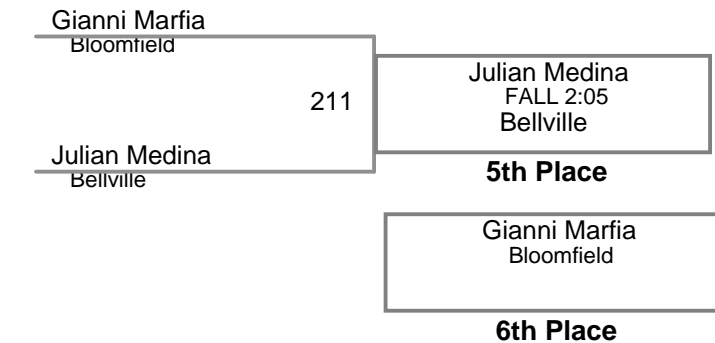

West Essex Count  
Varsity

**60 Lbs**

West Essex Count  
Varsity

**65 Lbs**

West Essex Count  
Varsity

**75 Lbs**

West Essex Count  
Varsity

**80 Lbs**

West Essex Count  
Varsity

**85 Lbs**

West Essex Count  
Varsity

**95 Lbs**

West Essex Count  
Varsity

**105 Lbs**

West Essex Count  
Varsity

**119 Lbs**