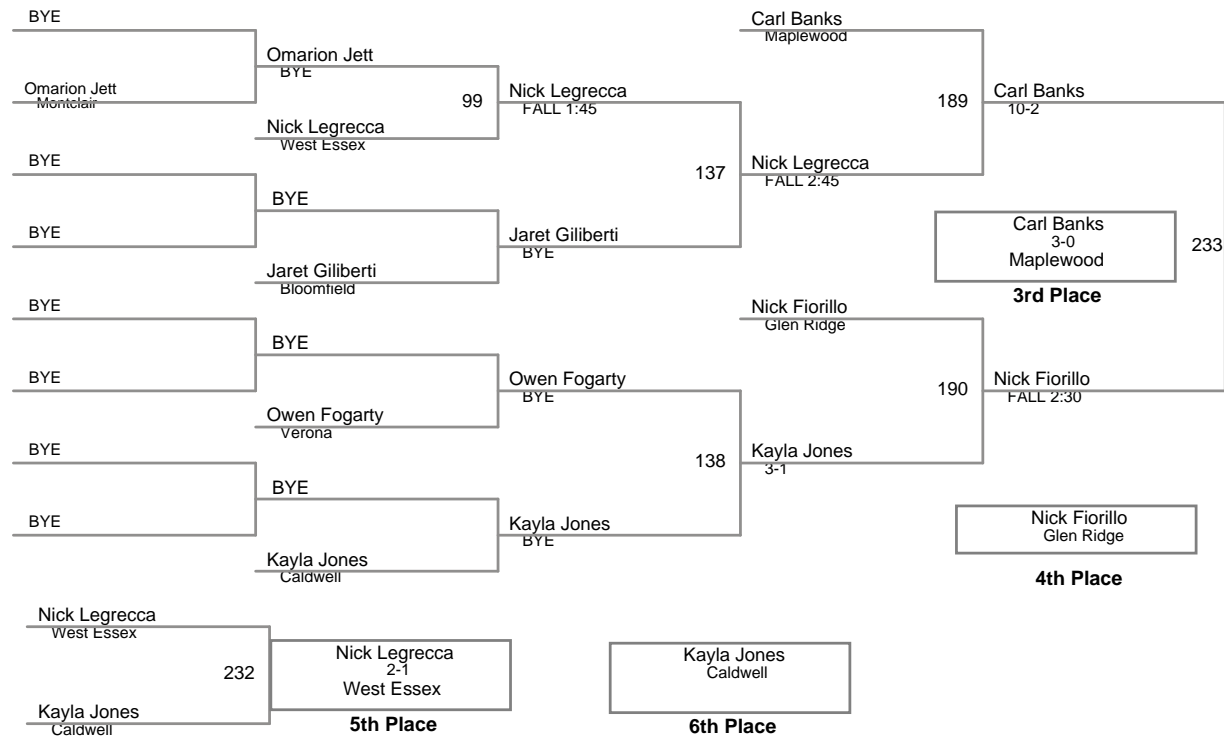

West Essex Count  
Varsity

**85 Lbs**

West Essex Count  
Varsity

**95 Lbs**

West Essex Count  
Varsity

**105 Lbs**

West Essex Count  
Varsity

**119 Lbs**