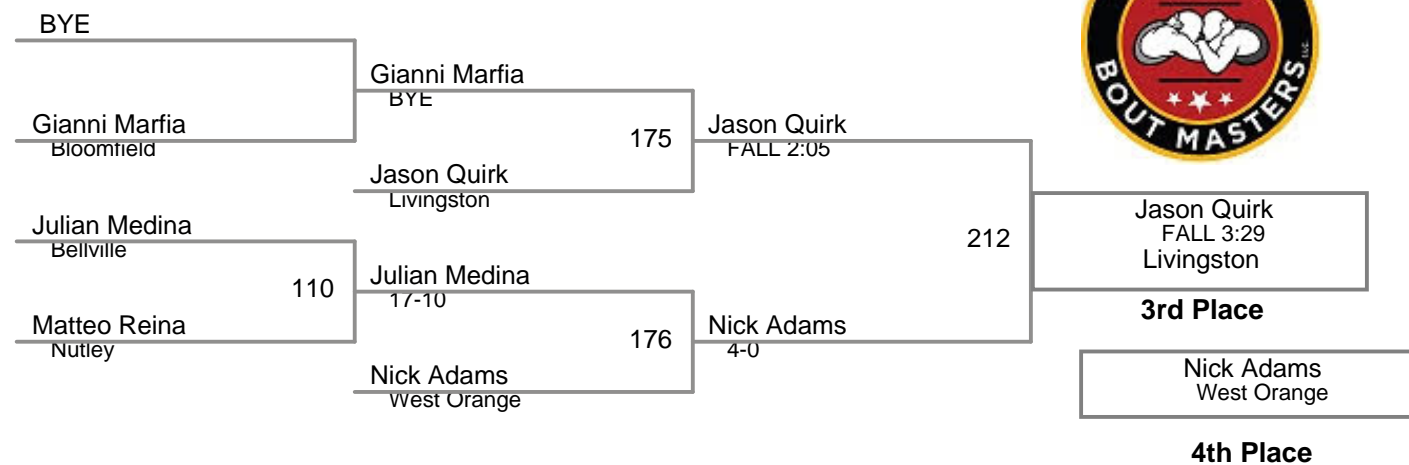

West Essex Count  
Varsity

**60 Lbs**

West Essex Count  
Varsity

**65 Lbs**

West Essex Count  
Varsity

**75 Lbs**

West Essex Count  
Varsity

**80 Lbs**

West Essex Count  
Varsity

**85 Lbs**

West Essex Count  
Varsity

**95 Lbs**

West Essex Count  
Varsity

**105 Lbs**

West Essex Count  
Varsity

**119 Lbs**