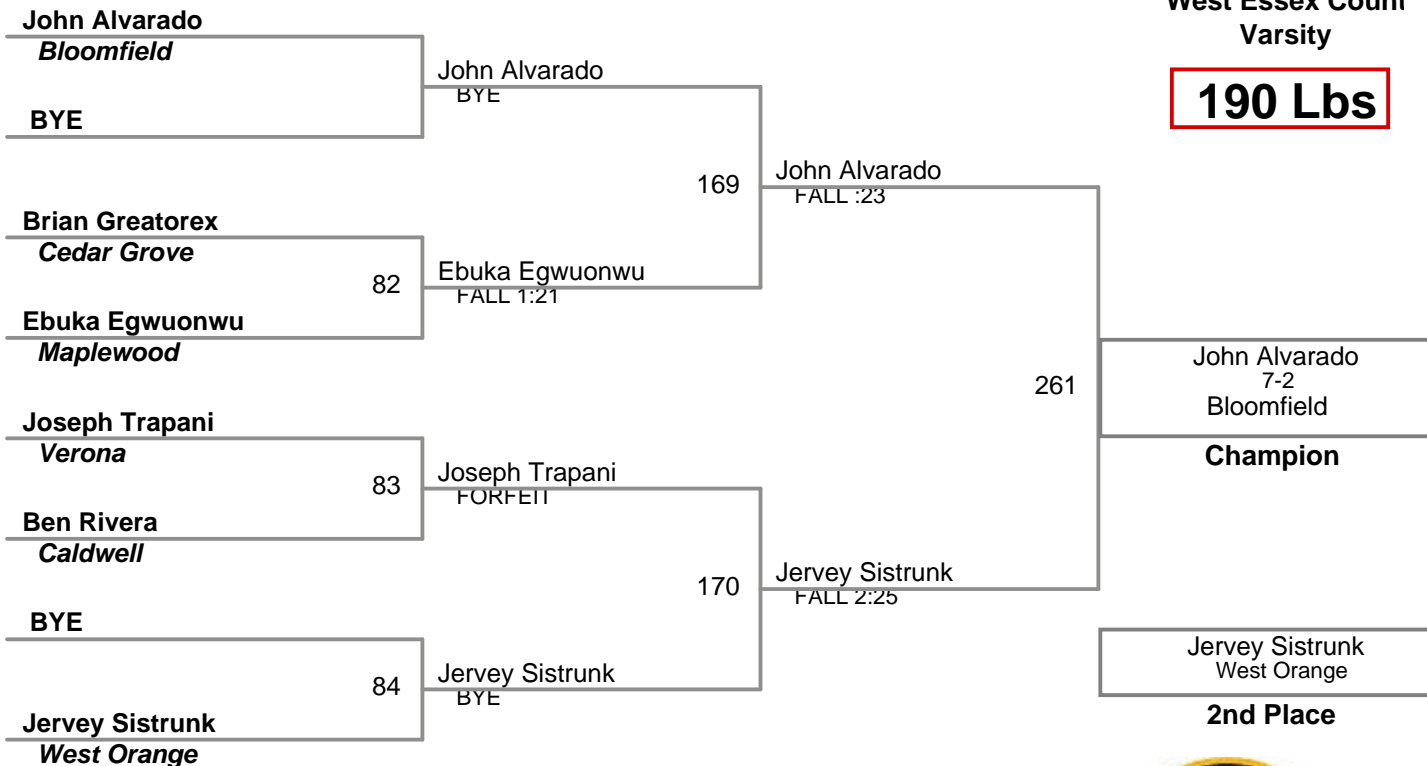

West Essex Count
Varsity

190 Lbs