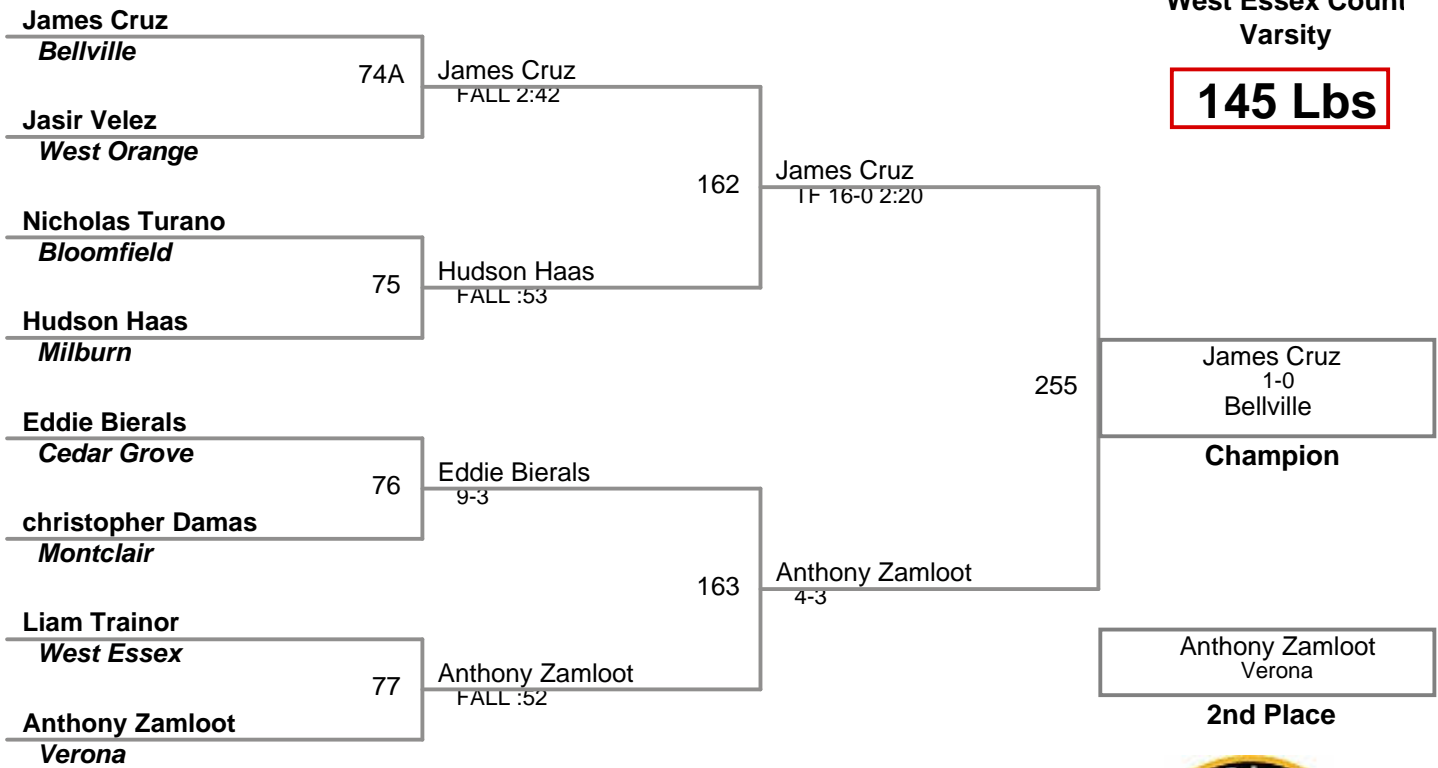

West Essex Count  
Varsity

**126 Lbs**

West Essex Count  
Varsity

**135 Lbs**

West Essex Count  
Varsity

**145 Lbs**

West Essex Count  
Varsity

**170 Lbs**