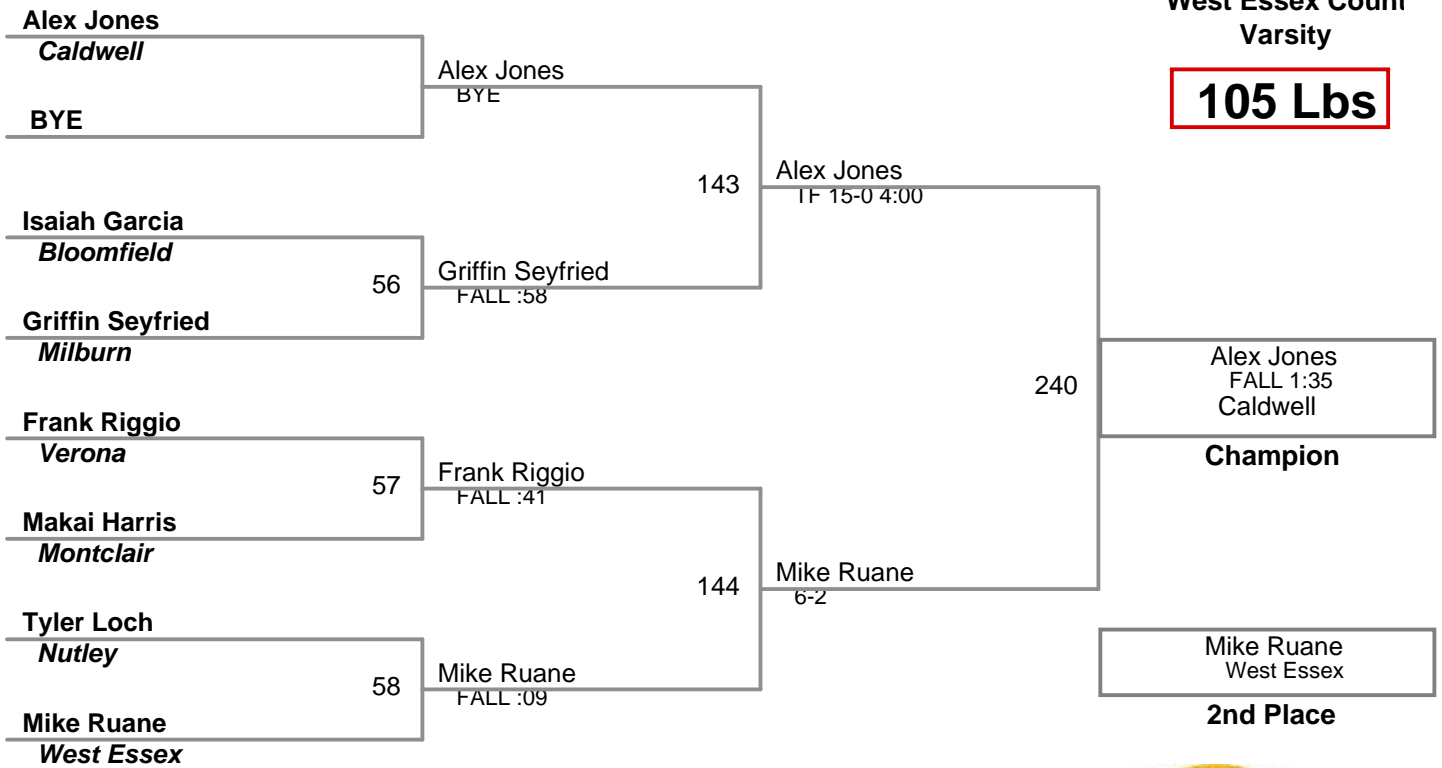

West Essex Count  
Varsity

**85 Lbs**

West Essex Count  
Varsity

**95 Lbs**

West Essex Count  
Varsity

**105 Lbs**

West Essex Count  
Varsity

**119 Lbs**