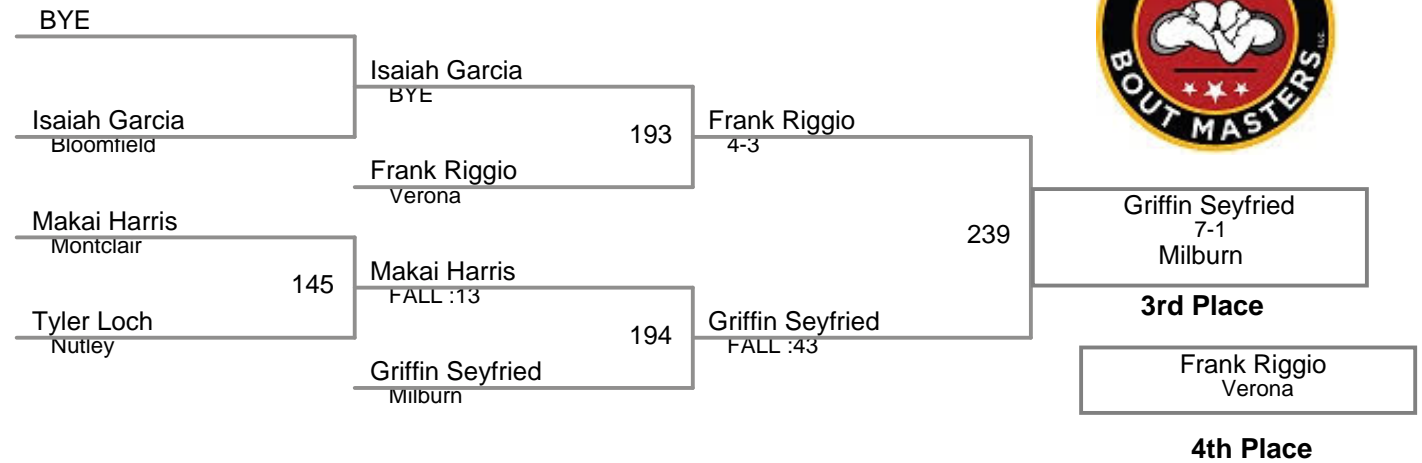

West Essex Count  
Varsity

**85 Lbs**

West Essex Count  
Varsity

**95 Lbs**

West Essex Count  
Varsity

**105 Lbs**

West Essex Count  
Varsity

**119 Lbs**

West Essex Count  
Varsity

**126 Lbs**

West Essex Count  
Varsity

**135 Lbs**

West Essex Count  
Varsity

**145 Lbs**

West Essex Count  
Varsity

**170 Lbs**